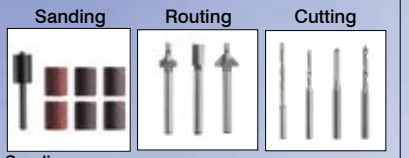

Trio Accessories

Note: Trio only works with Trio Accessories

1. **Sanding**
2. TR407 Trio Sanding Drum Mandrel.....4.29
   - TR408 6 - 60 grit Trio sanding bands 4.09
   - TR432 6 - 120 grit Trio sanding bands 4.09
   - TR445 6 - 240 grit Trio sanding bands 4.09
   - TR470 Mandrel and 2 ea of above bands 5.29

1. **Routing**
   Pictured in the following order
   615, 654, 618
2. TR615 Trio 1/8" Corner Rounding bit.....13.74
   - TR654 Trio 1/4" straight bit.....13.74
   - TR618 Trio chamfer bit.....11.28
   - TR670 Both 654 and 615 .....18.92

1. **Cutting**
2. TR560 Trio Guide point piloted bit.....8.42
   - TR561 Trio multipurpose bit (steel) 11.58
   - TR562 Trio wall tile cutting bit.....18.94
   - TR563 Trio hardwood/sheet metal (carbide)21.04

Circle Cutter
TR800 Straight Edge/Circle Guide Attachment 18.94